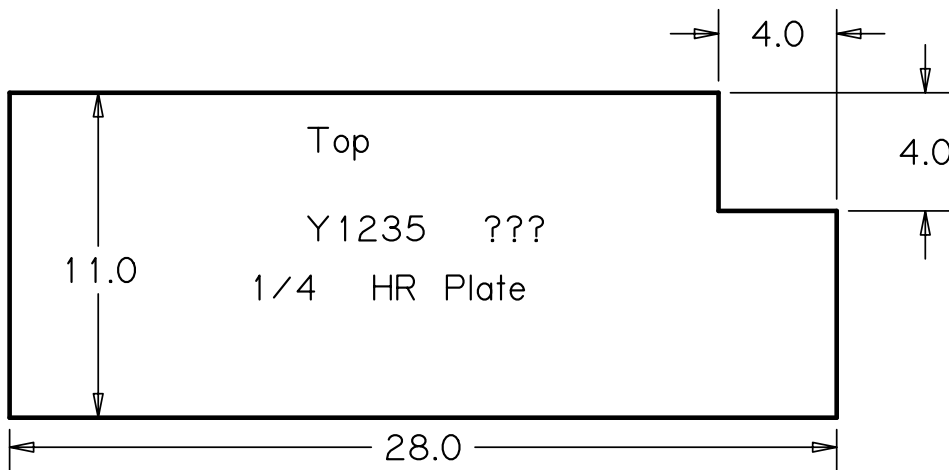

Support flange  
Y0200 QTY 2 1/8x1/2 HR Strip

Y0200 QTY 2 1/8x1/2 HR Strip  
Support flange

Grate support

Y0001 QTY 2 1/2x1/2x1/8 Angle

Y2019 4" Sqr Tubing 1/4" Wall Thick