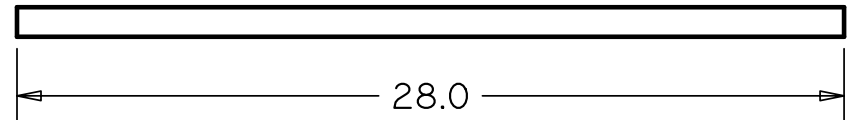

Support flange  
Y0200 QTY 2 1/8x1/2 HR Strip

Y0200 QTY 2 1/8x1/2 HR Strip  
Support flange

Grate support

Y0001 QTY 2 1/2x1/2x1/8 Angle

Y2019 4" Sqr Tubing 1/4" Wall Thick