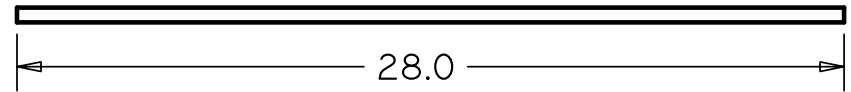

Support flange  
Y0200 QTY 2 1/8x1/2 HR Strip

Y0200 QTY 2 1/8x1/2 HR Strip  
Support flange

Grate support

Y0001 QTY 2 1/2x1/2x1/8 Angle

Y2019 4" Sqr Tubing 1/4" Wall Thick