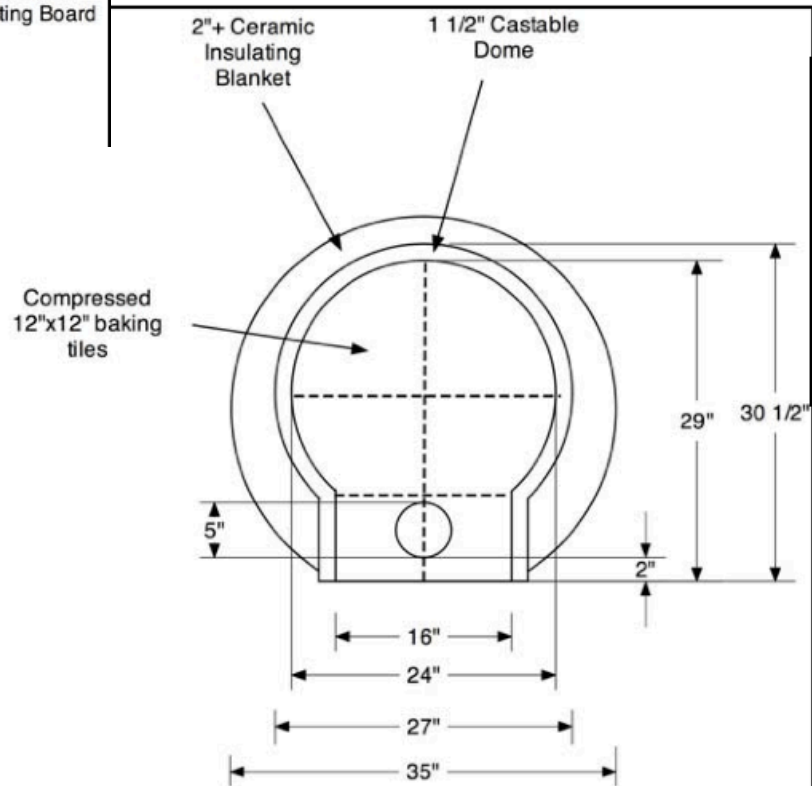

37x37 inch base
500 pound oven

Oven Kit

Top
Tray

37x37 inches Made out of a
angle iron frame with a steel
sheet for the base

Bottom
Tray

37x37 inches Made out of a
angle iron frame with an
expanded metal sheet for the
base