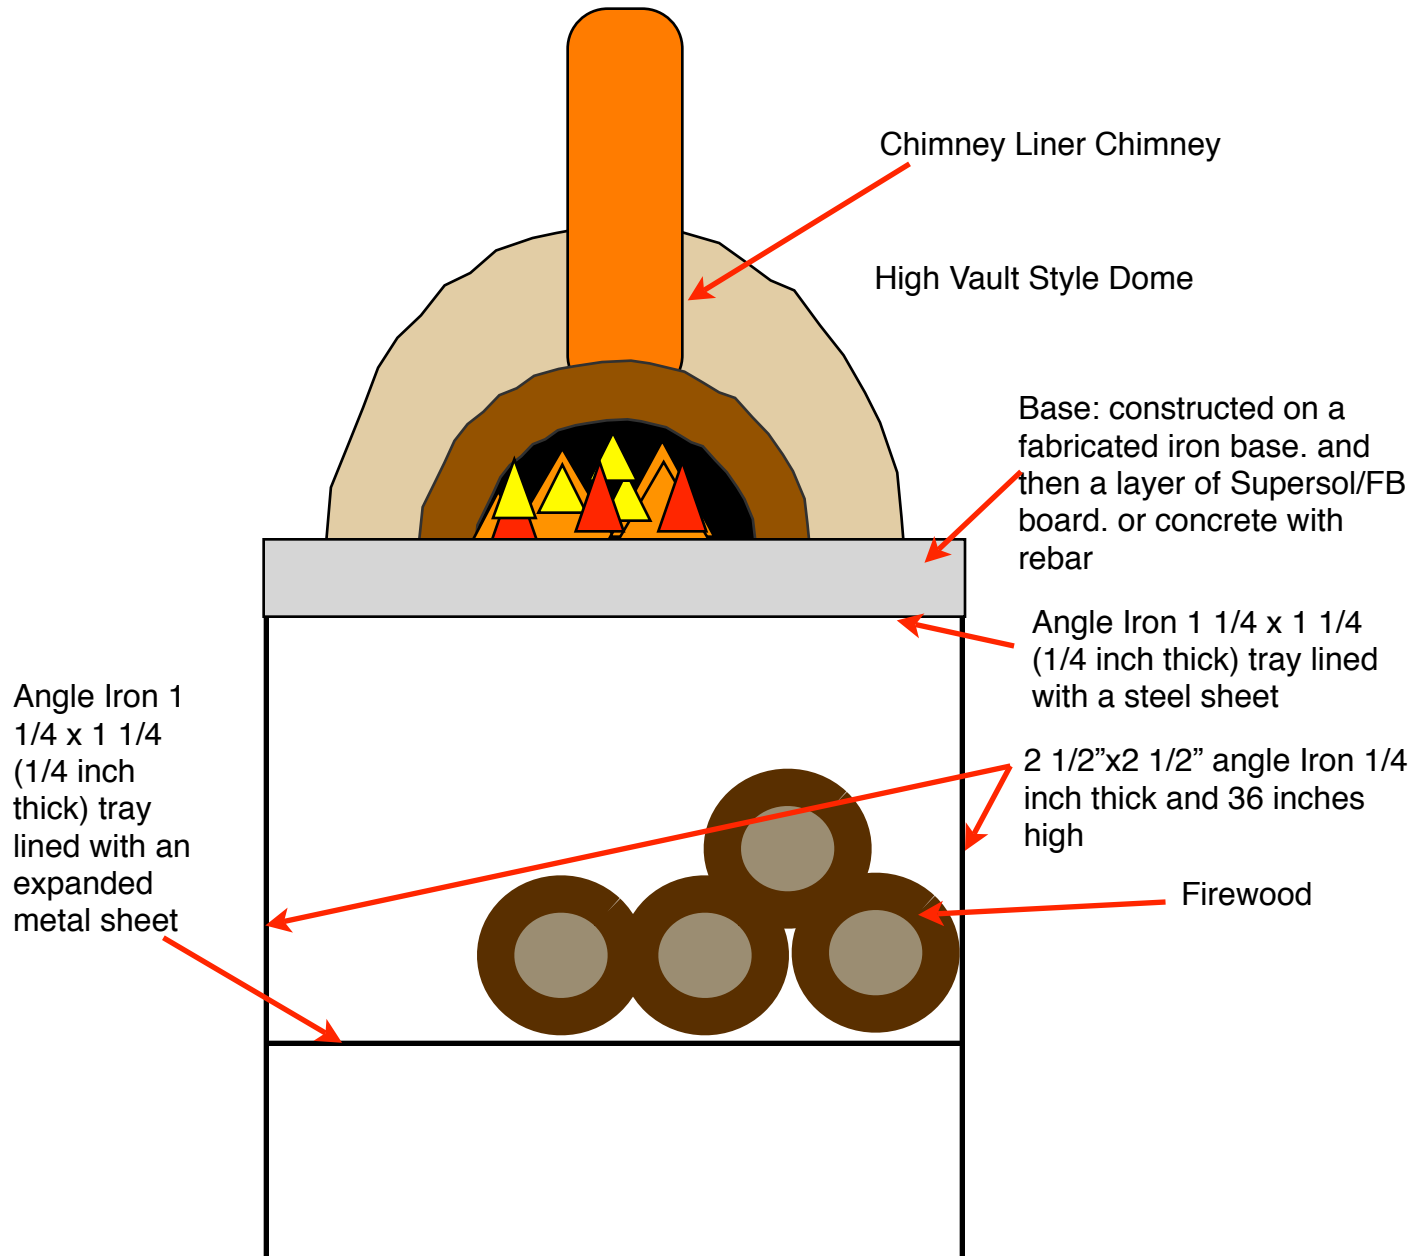

37x37 inch base
500 pound oven

Oven Kit

Top
Tray

37x37 inches Made out of a
angle iron frame with a steel
sheet for the base

Bottom
Tray

37x37 inches Made out of a
angle iron frame with an
expanded metal sheet for the
base