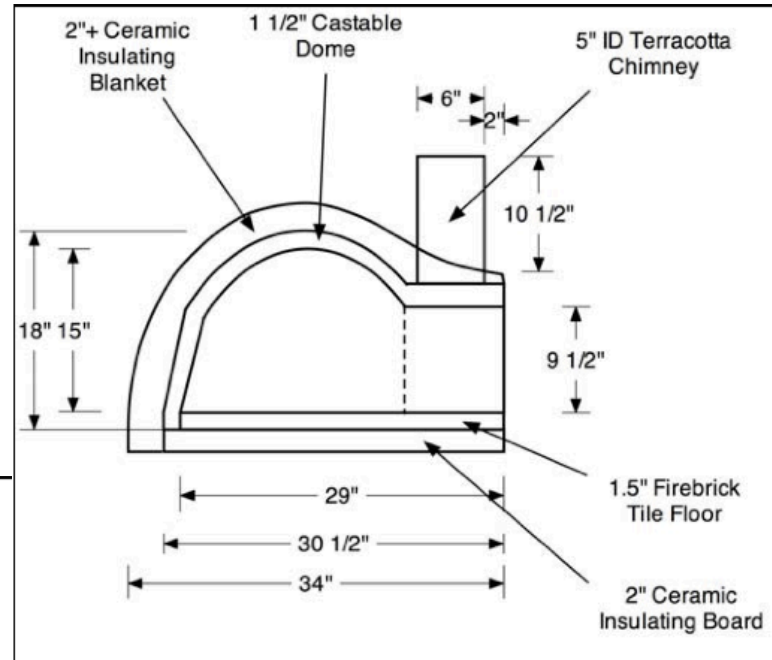

37x37 inch base
500 pound oven

Oven Kit

Top
Tray

37x37 inches Made out of a
angle iron frame with a steel
sheet for the base

Bottom
Tray

37x37 inches Made out of a
angle iron frame with an
expanded metal sheet for the
base