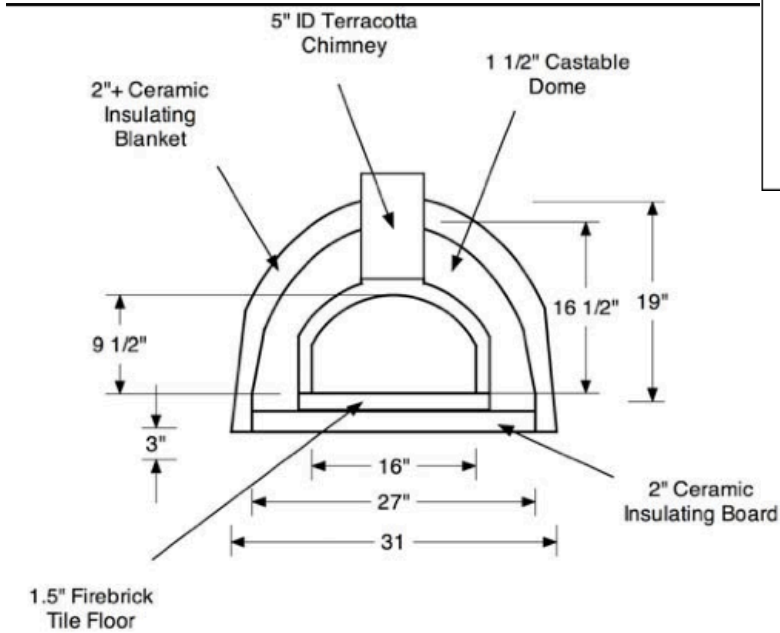

37x37 inch base
500 pound oven

Oven Kit

Top
Tray

37x37 inches Made out of a
angle iron frame with a steel
sheet for the base

Bottom
Tray

37x37 inches Made out of a
angle iron frame with an
expanded metal sheet for the
base