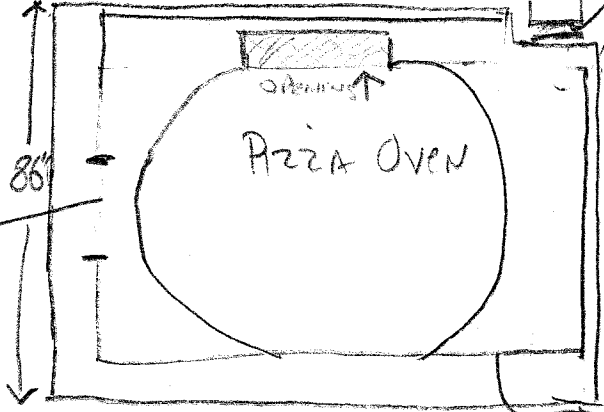

COVERING typtec VENEER