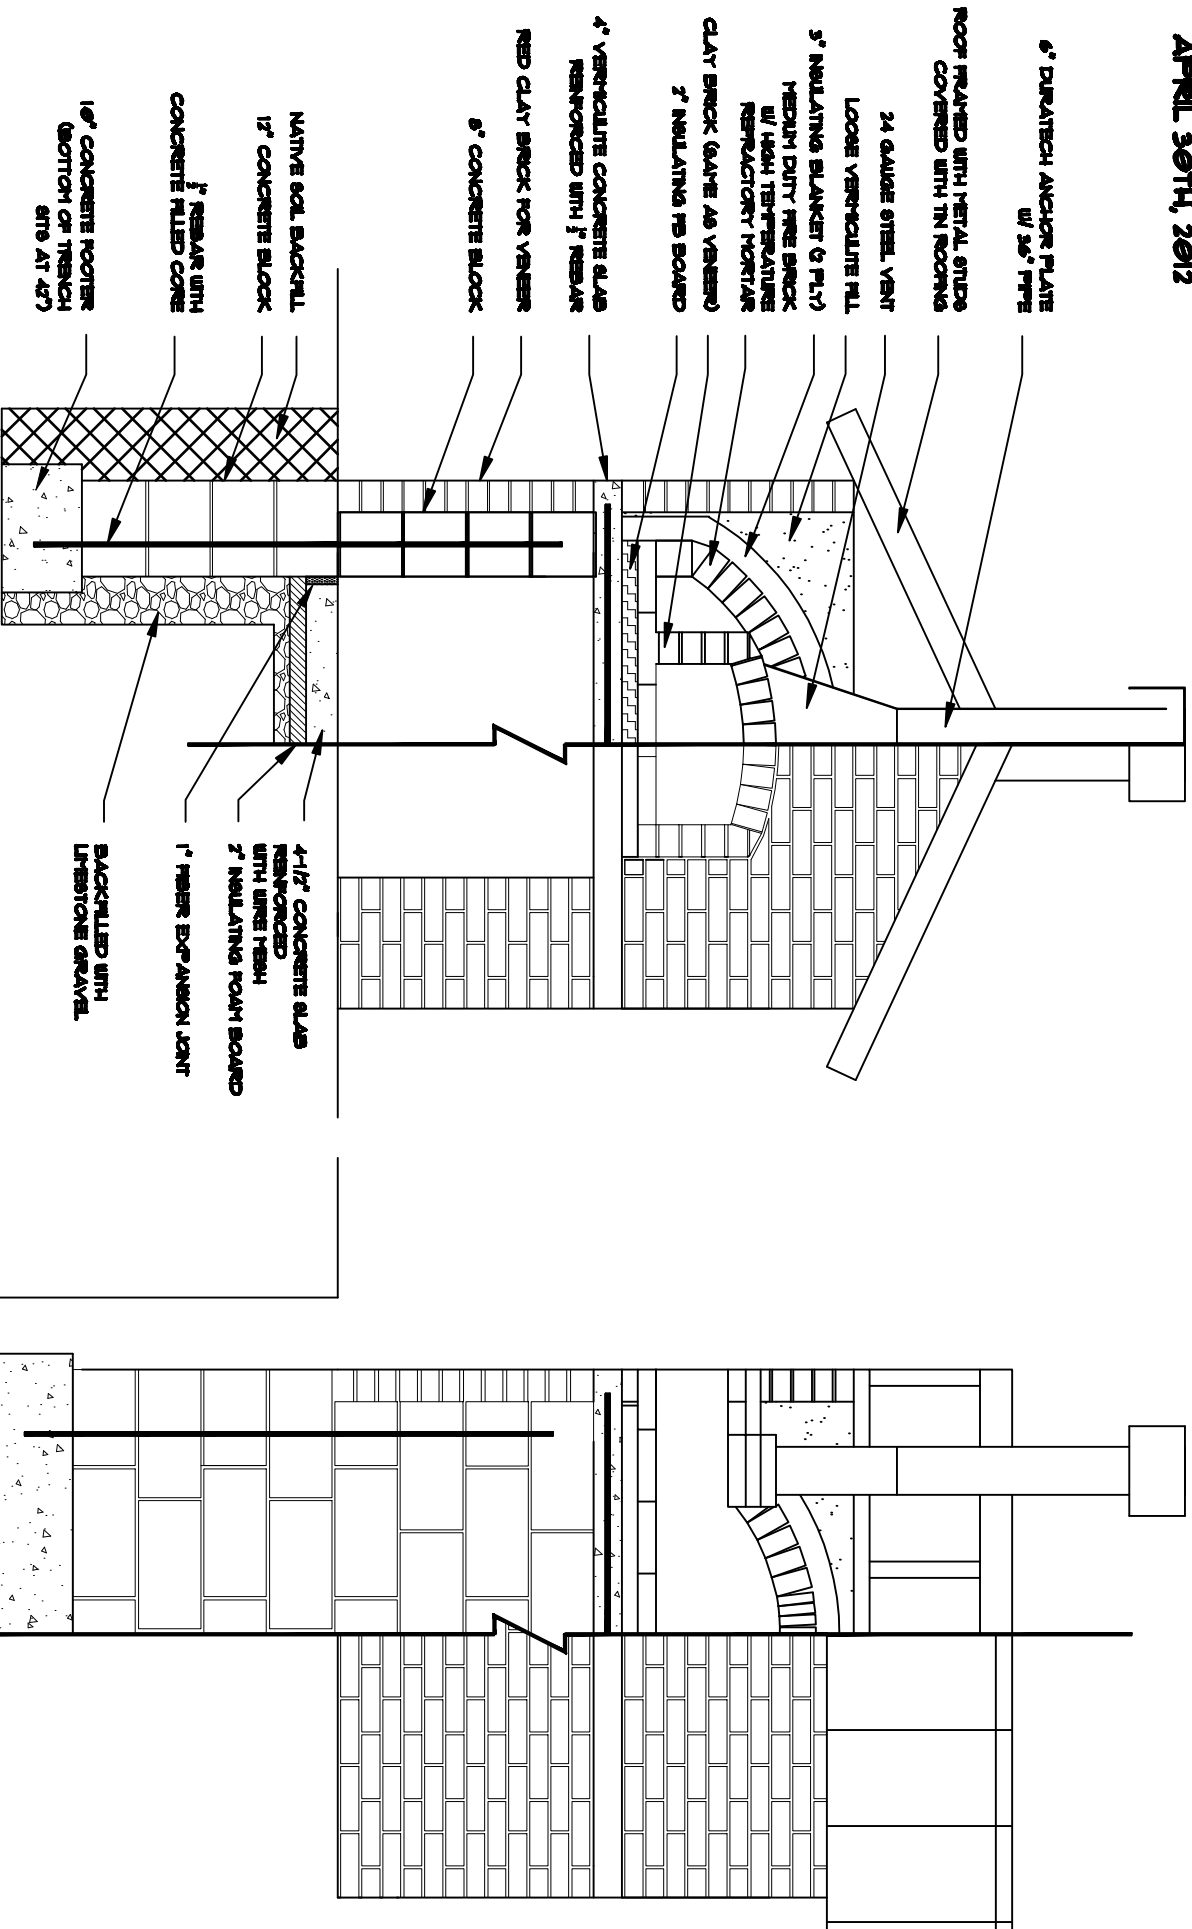

PIZZA OVEN SECTION

CARLUOLE RESIDENCE
 19625 SCOTTSDALE BLVD
 APRIL 30TH, 2012

FRONT

SIDE

SCALE: 1/2"