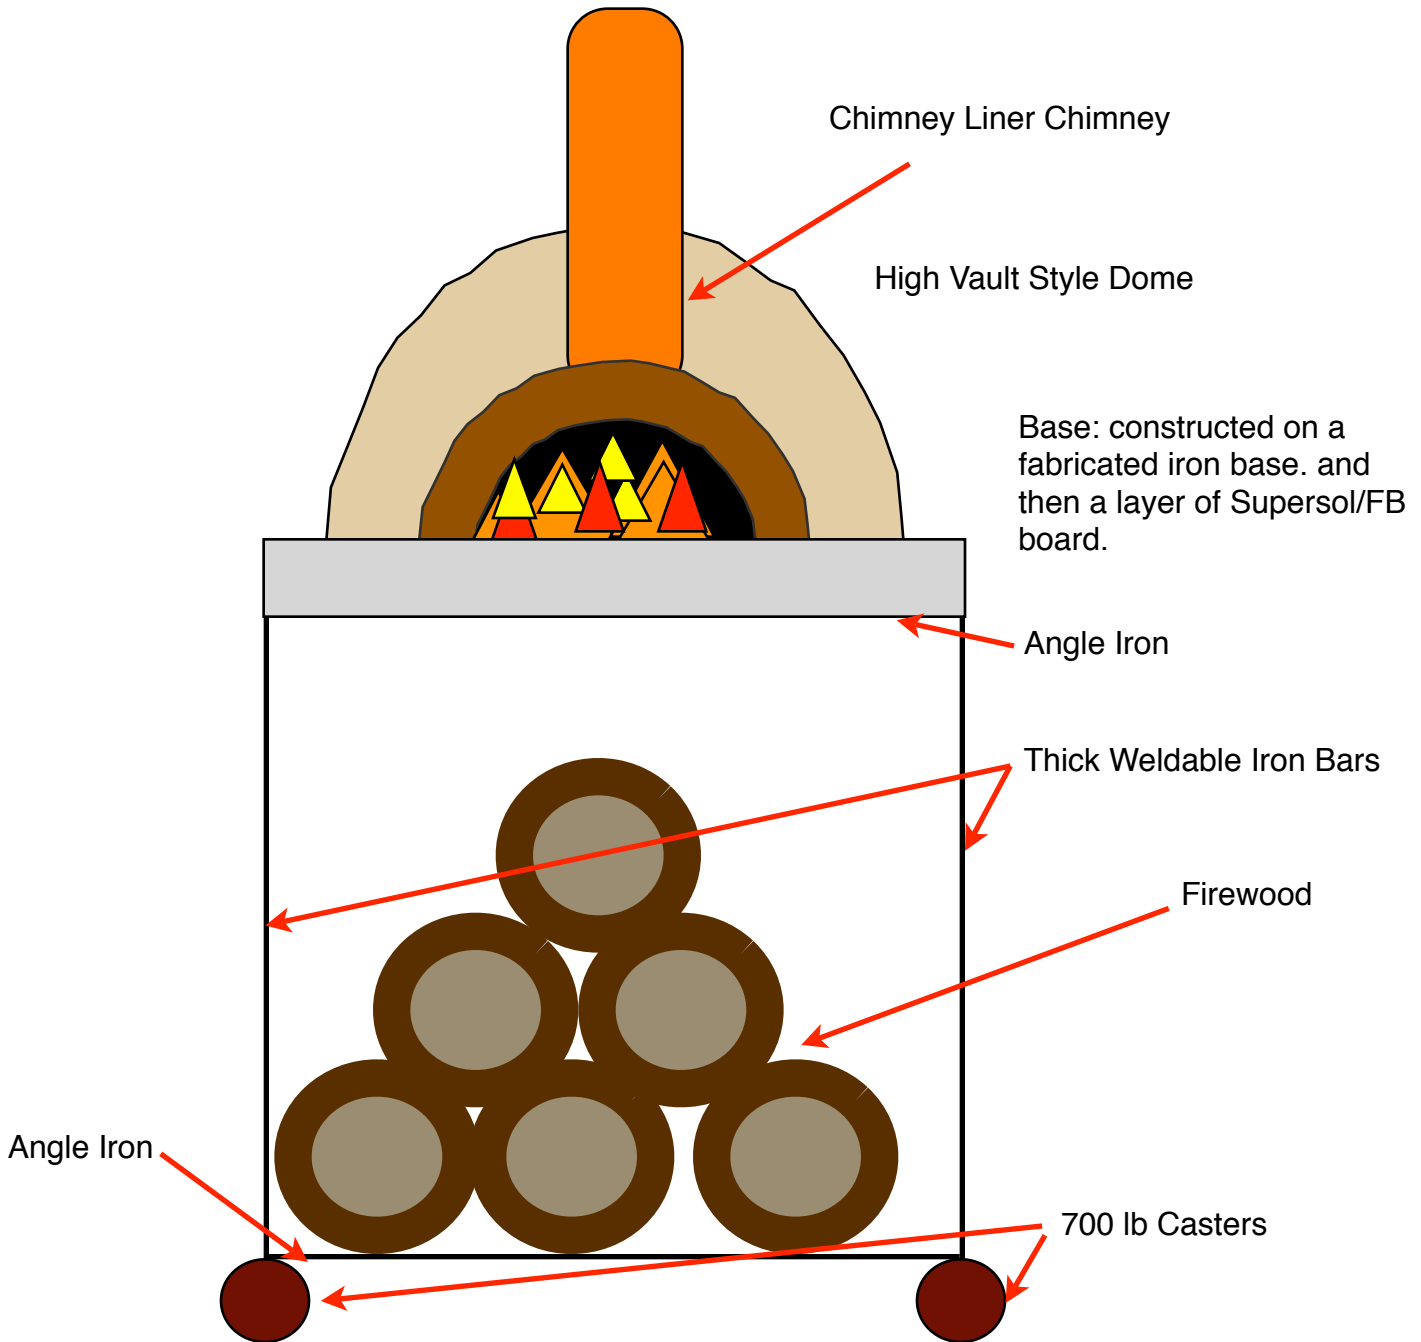

36x36 inch base

30 inch diameter

20 inch opening 5 inches deep

Chimney Liner Chimney

High Vault Style Dome

Base: constructed on a fabricated iron base. and then a layer of Supersol/FB board.

Angle Iron

Thick Weldable Iron Bars

Firewood

Angle Iron

700 lb Casters