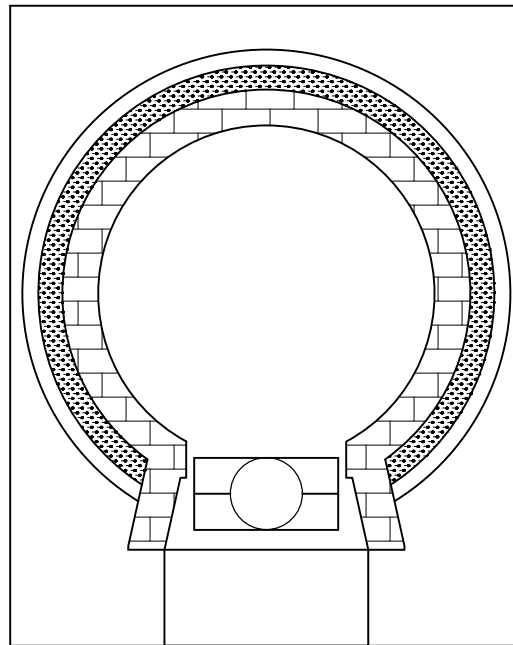

42" INSIDE DIAMETER PIZZA OVEN ON INSULATING HEARTH

6" CONCRETE BASE REMESH LAYOUT

84" x 60" WIRE REMESH AT 6" SQUARES

3.5" CONCRETE HEARTH REMESH LAYOUT

72" x 60" WIRE REMESH AT 6" SQUARES

C:\USERS\PEASTLING\DESKTOP\PERSONAL\PIZZA OVENS\100PIZZA_C1.DWG
 PLOTTED: 7/30/2014 12:56:57 PM
 MODIFIED: 7/30/2014 8:38:06 AM